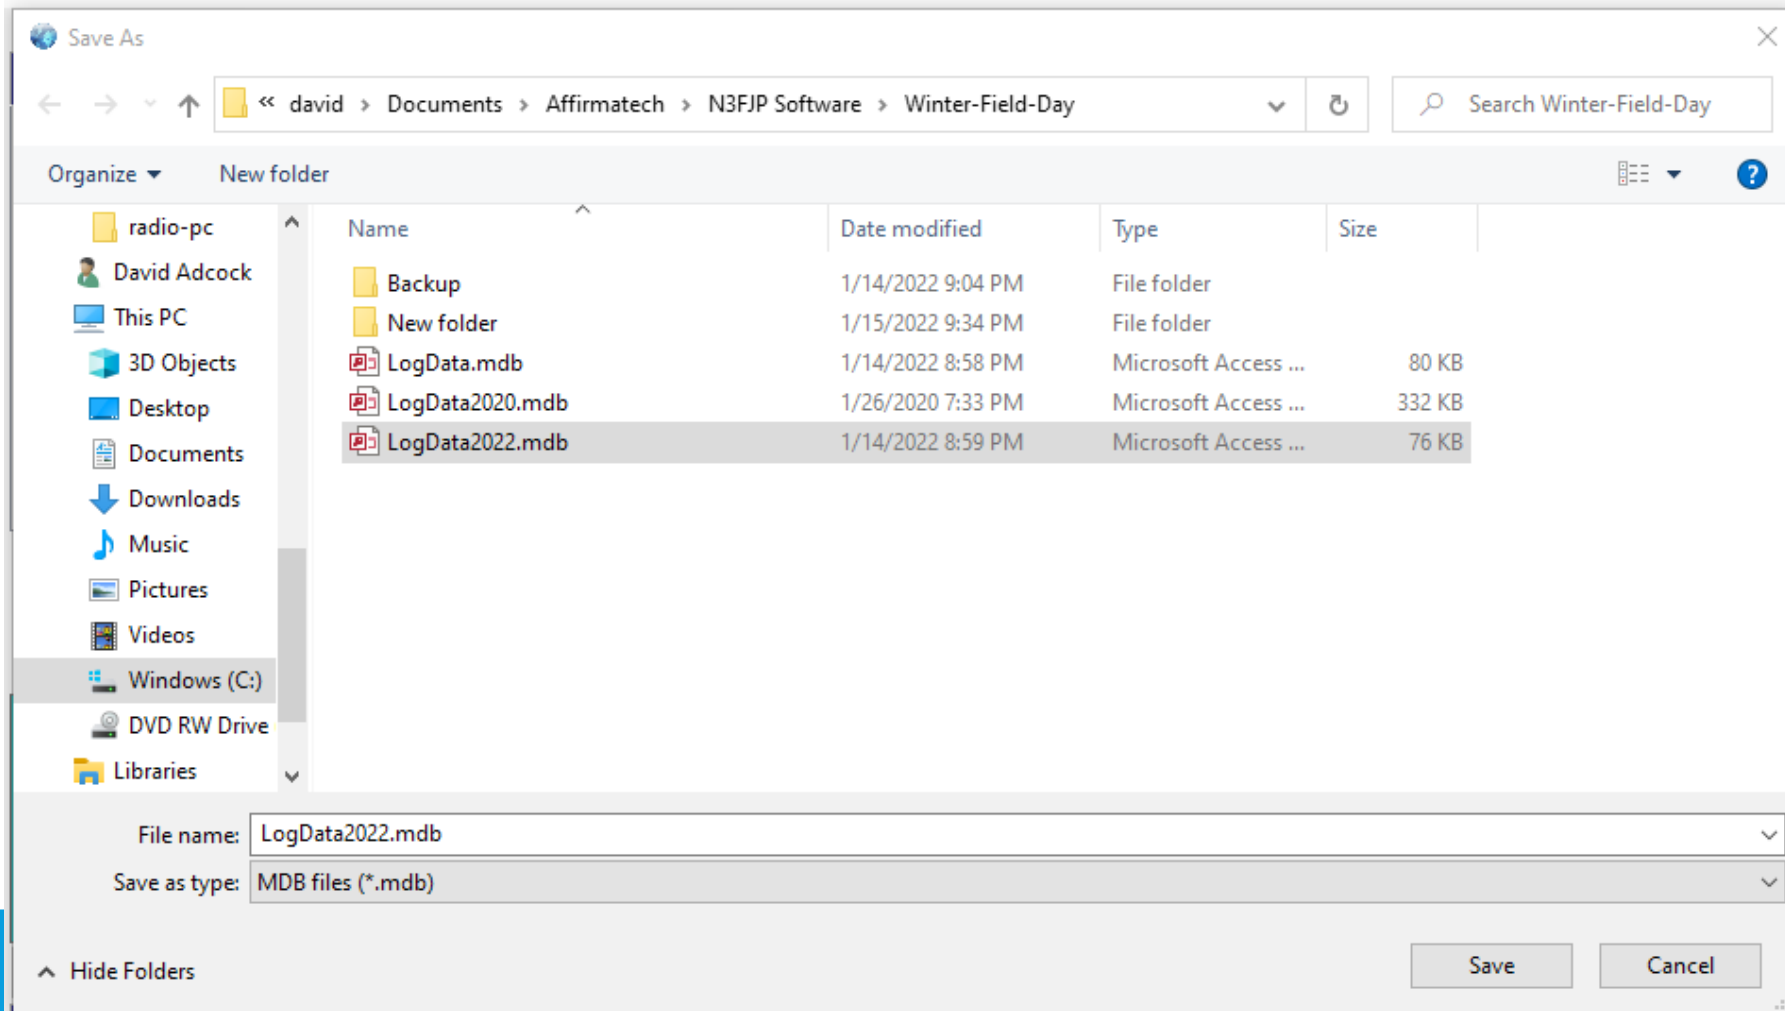

Gwinnett ARS Total Score = 0

Current status: 01/16/22 02:42 UTC

Call	Score	QSOs	20 Min	60 Min	Frequency
AB4QQ	0	0	0	0	
KA4KKF	0	0	0	0	
W4GR	0	0	0	0	
-----	-----	-----	-----	-----	
3	0	0	0	0	

Click a call sign to see the individual page.

N3FJP Software: www.n3fjp.com

Serving the Amateur Radio community with contesting and general logging software since 1997.