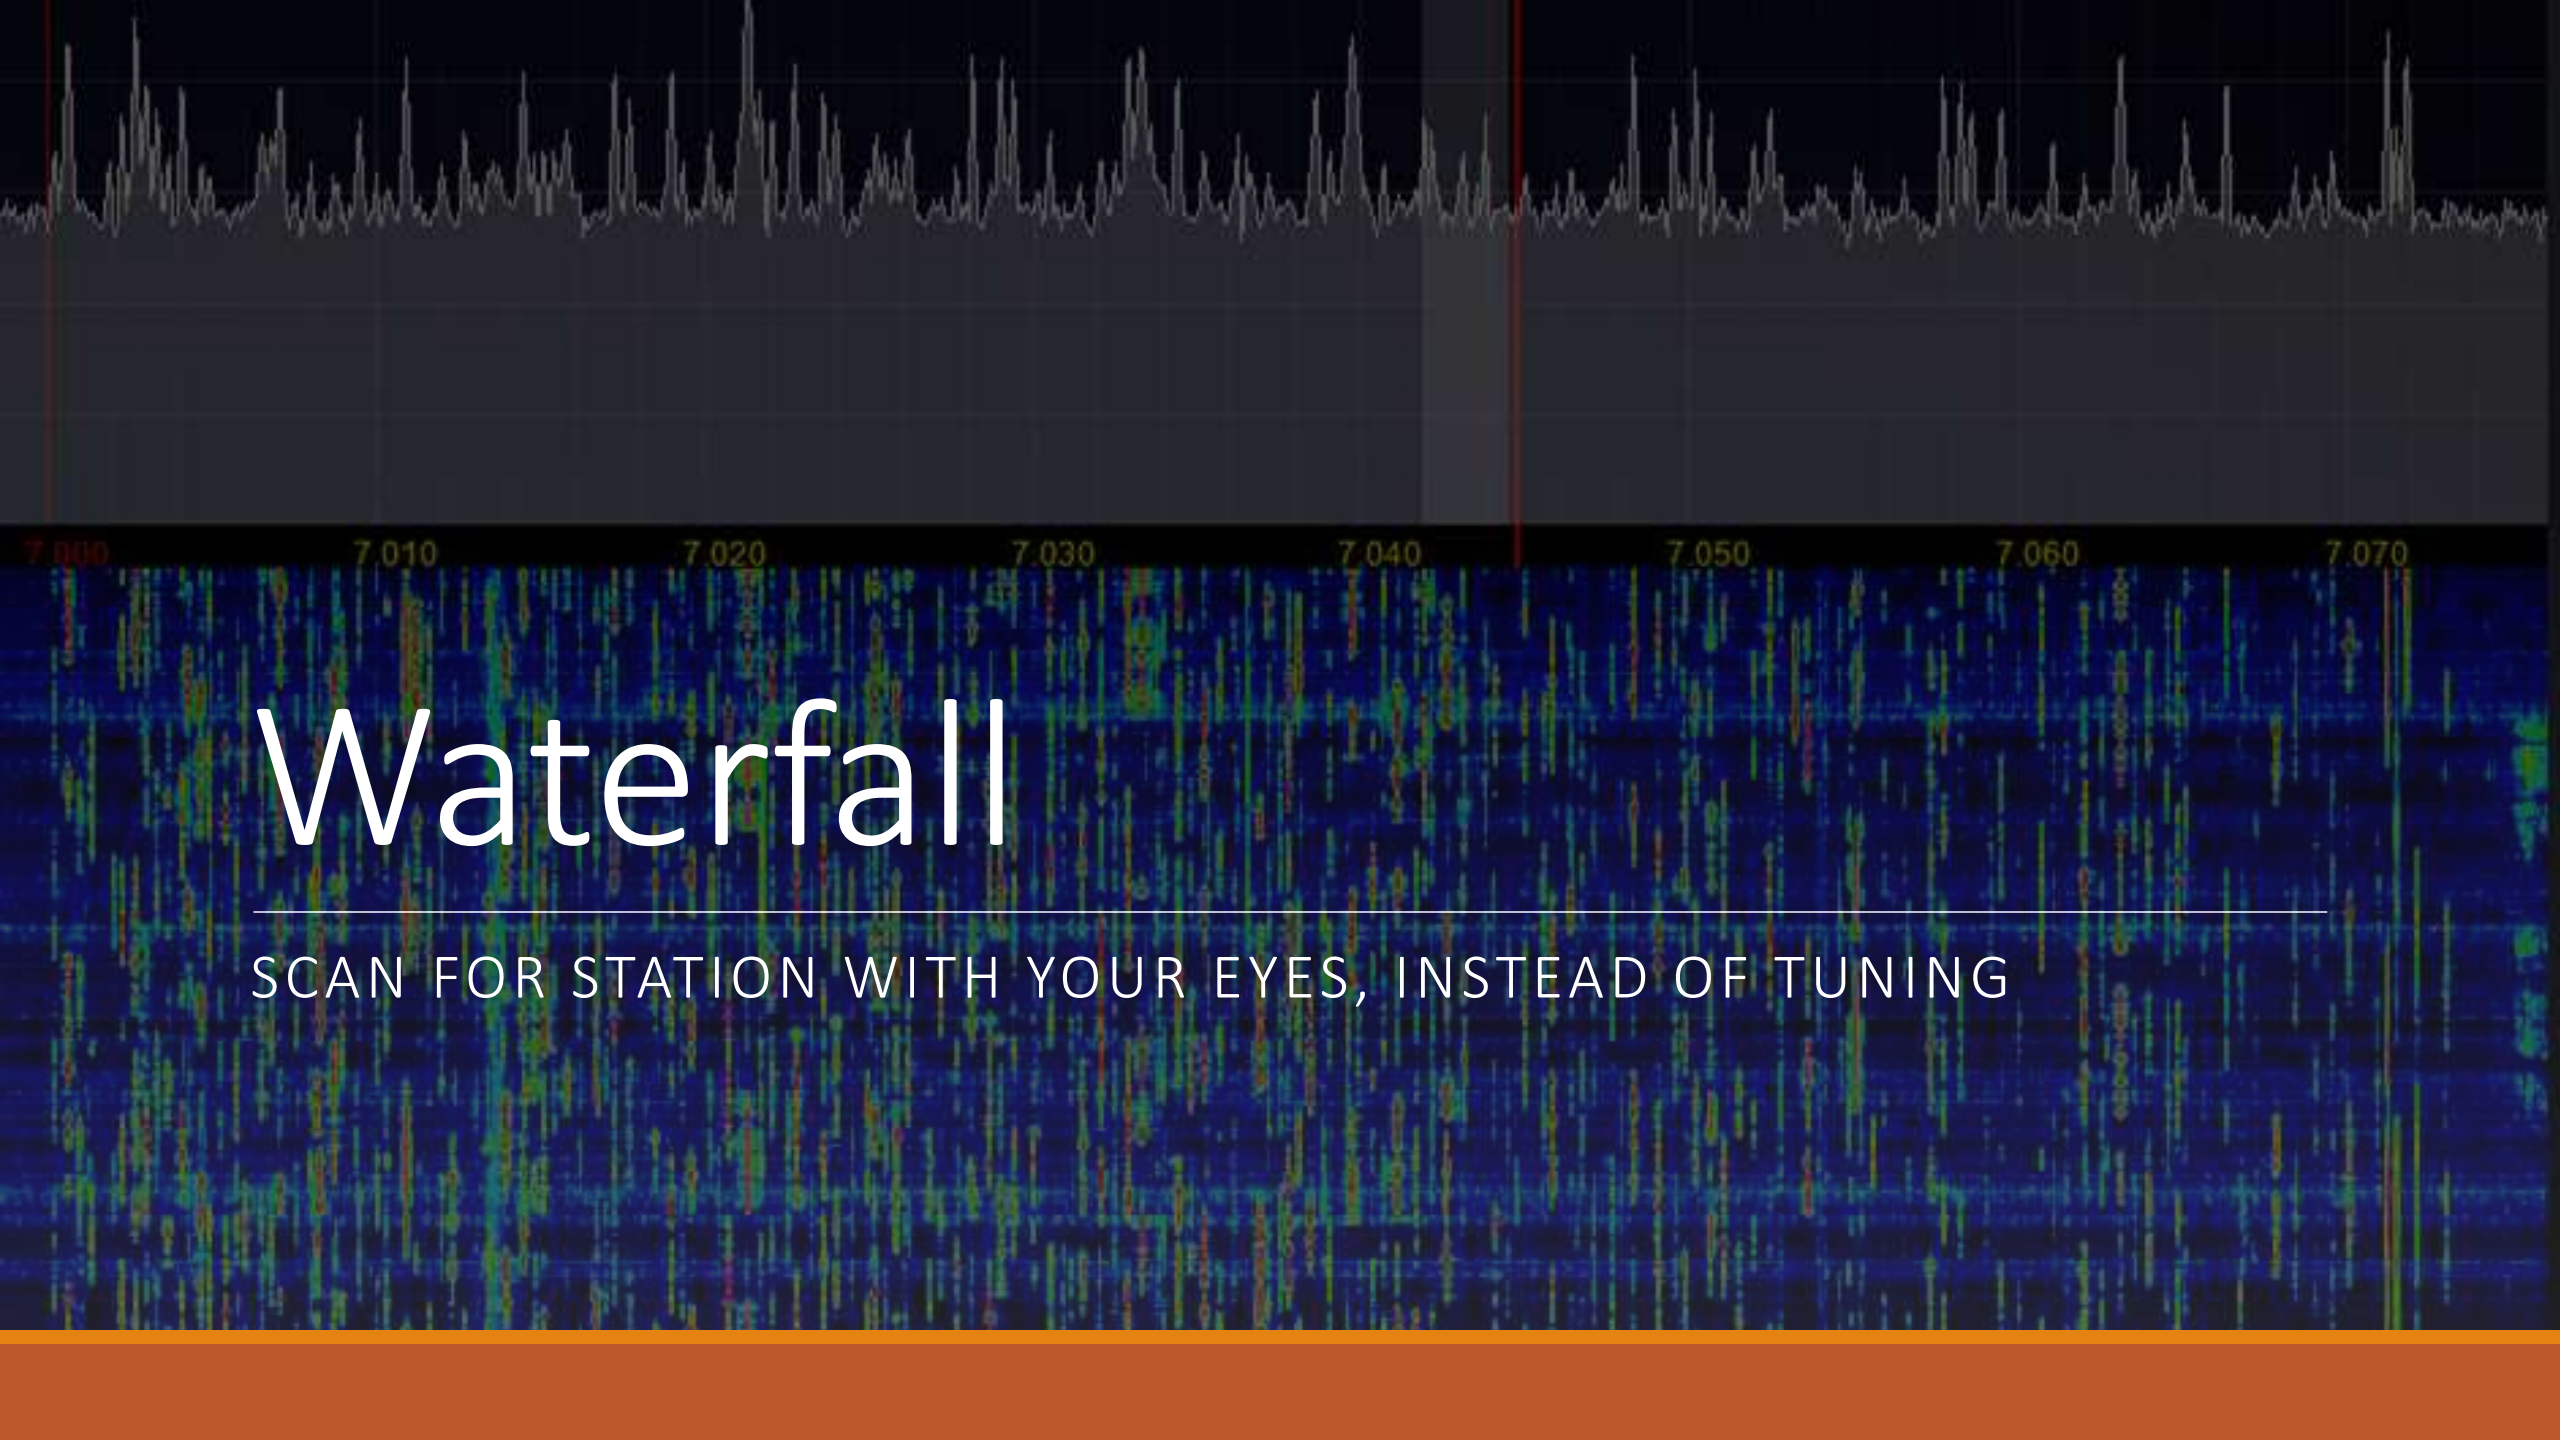

6

Icom IC-7600

Icom IC-7610

Icom IC-7100

Yaesu FT-450D

Waterfall

SCAN FOR STATION WITH YOUR EYES, INSTEAD OF TUNING